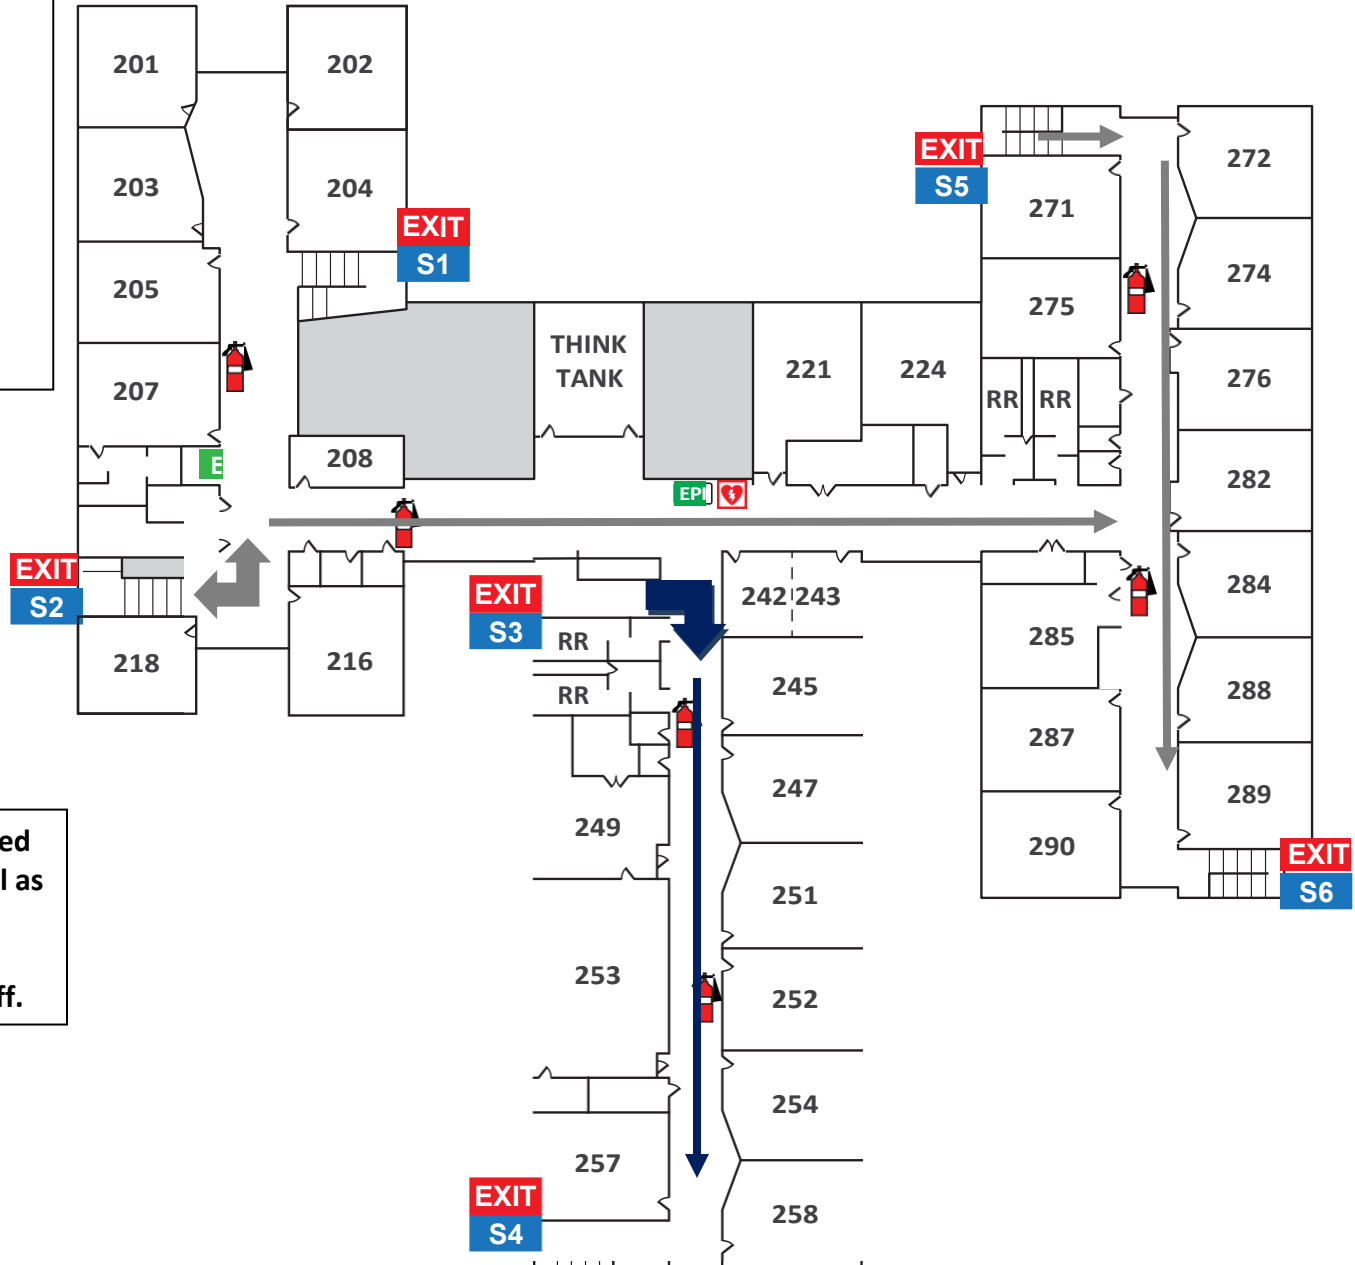

**Marine Creek Middle School
AM-Arrival-Second Floor
2020-2021**

Waiting Areas will be monitored for access to restrooms as well as seated against the wall, not in groups, with face coverings expected for students and staff.

SECOND FLOOR